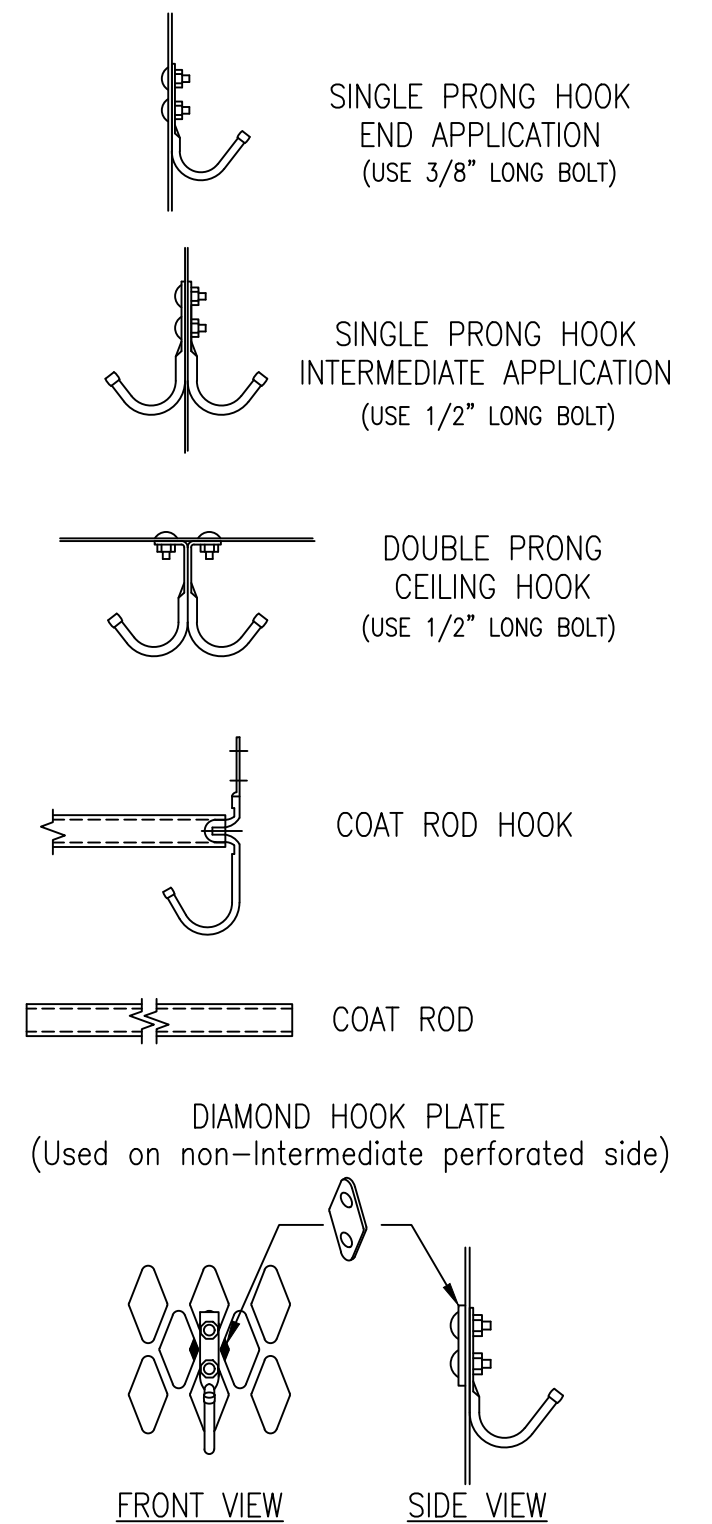

COAT HOOK & COAT ROD STANDARD DETAILS

TRADITIONAL, TRADITIONAL PLUS & COMPETITOR

SINGLE TIER ARRANGEMENT

DOUBLE TIER ARRANGEMENT

COAT HOOK & COAT ROD STANDARD DETAILS

TRADITIONAL, TRADITIONAL PLUS & COMPETITOR

TRIPLE TIER ARRANGEMENT

LOCKER HARDWARE

NOTE:
4, 5, & 6 TIER LOCKERS HAVE NO HOOKS

COAT HOOK & COAT ROD STANDARD DETAILS

PRO ARRANGEMENT

PRO LOCKER HARDWARE