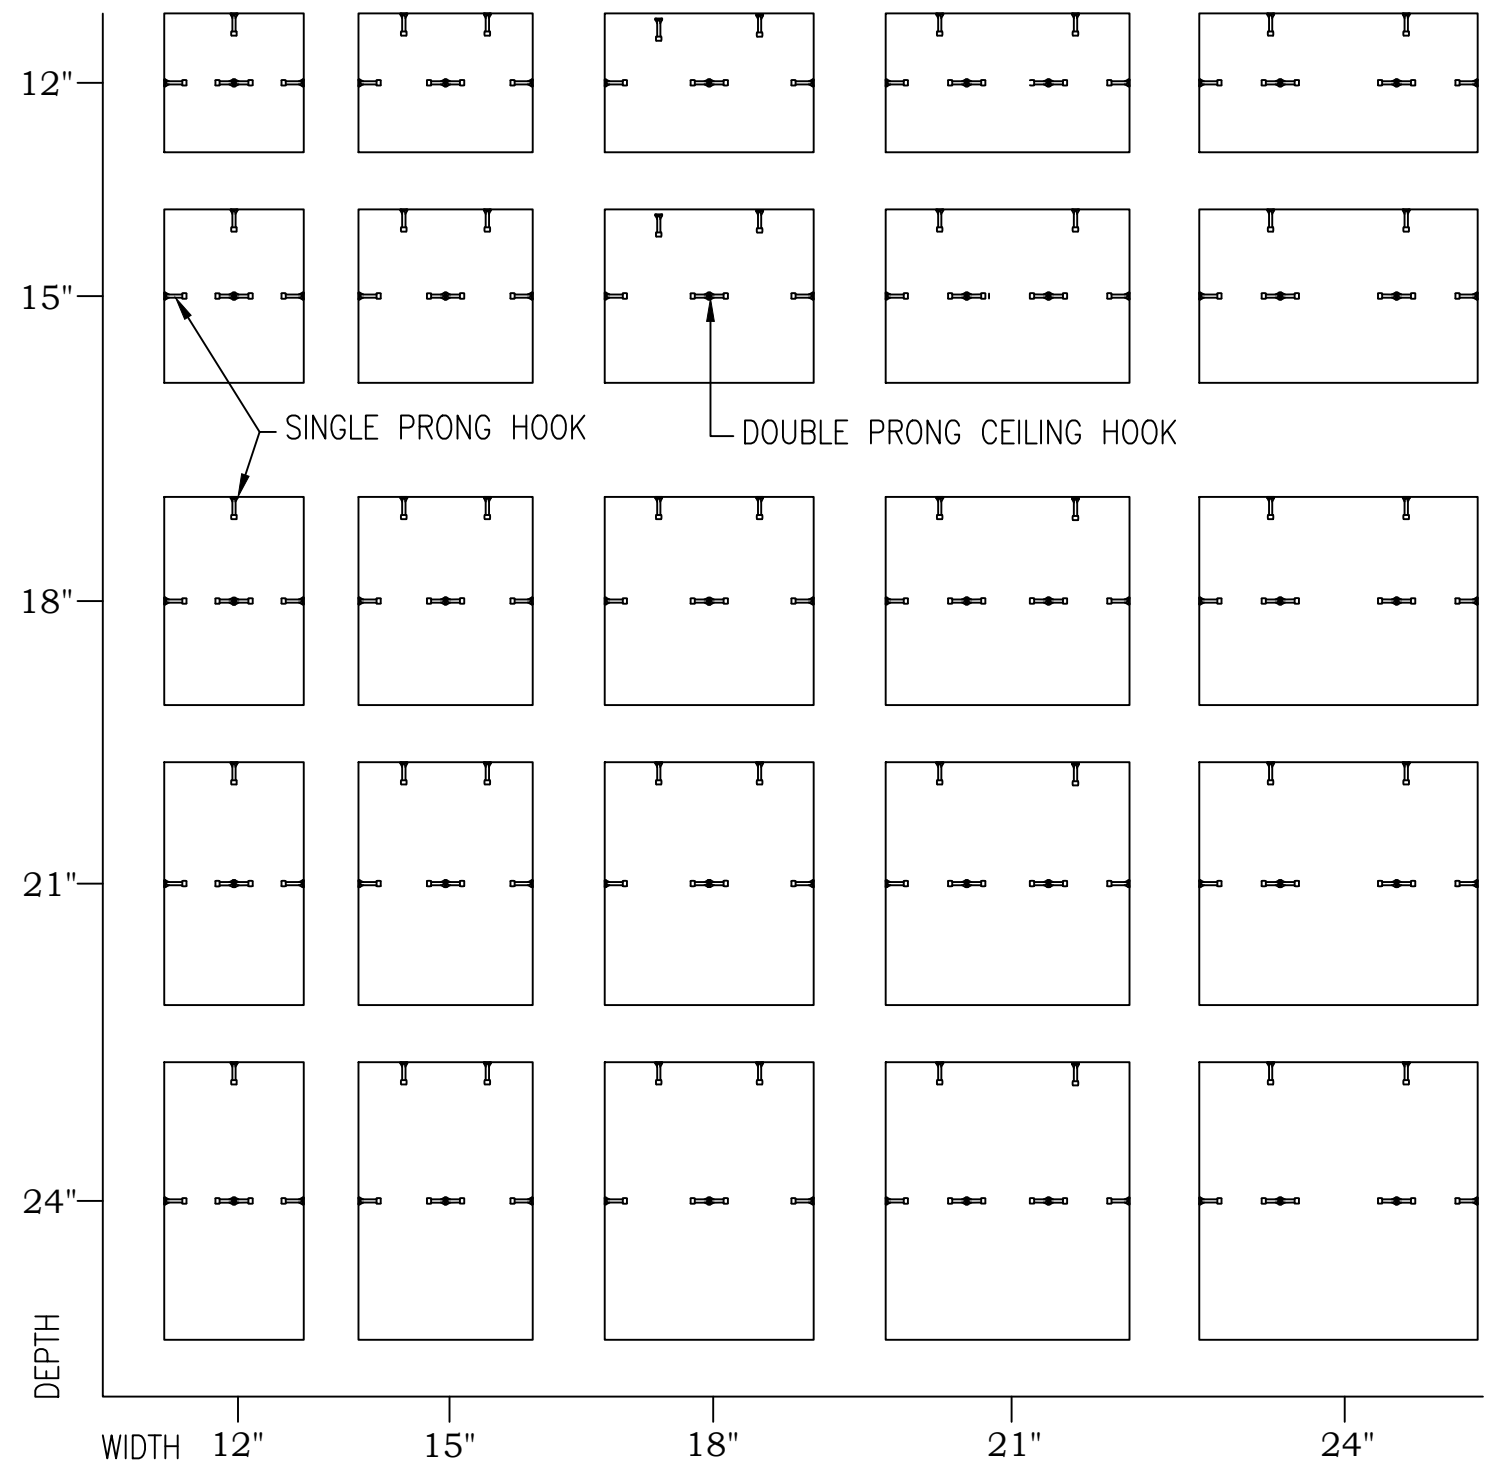

COAT HOOK & COAT ROD STANDARD DETAILS

TRADITIONAL, TRADITIONAL PLUS & COMPETITOR

SINGLE TIER ARRANGEMENT

DOUBLE TIER ARRANGEMENT

COAT HOOK & COAT ROD STANDARD DETAILS

TRADITIONAL, TRADITIONAL PLUS & COMPETITOR

TRIPLE TIER ARRANGEMENT

LOCKER HARDWARE

NOTE:
4, 5, & 6 TIER LOCKERS HAVE NO HOOKS

COAT HOOK & COAT ROD STANDARD DETAILS

PRO ARRANGEMENT

PRO LOCKER HARDWARE