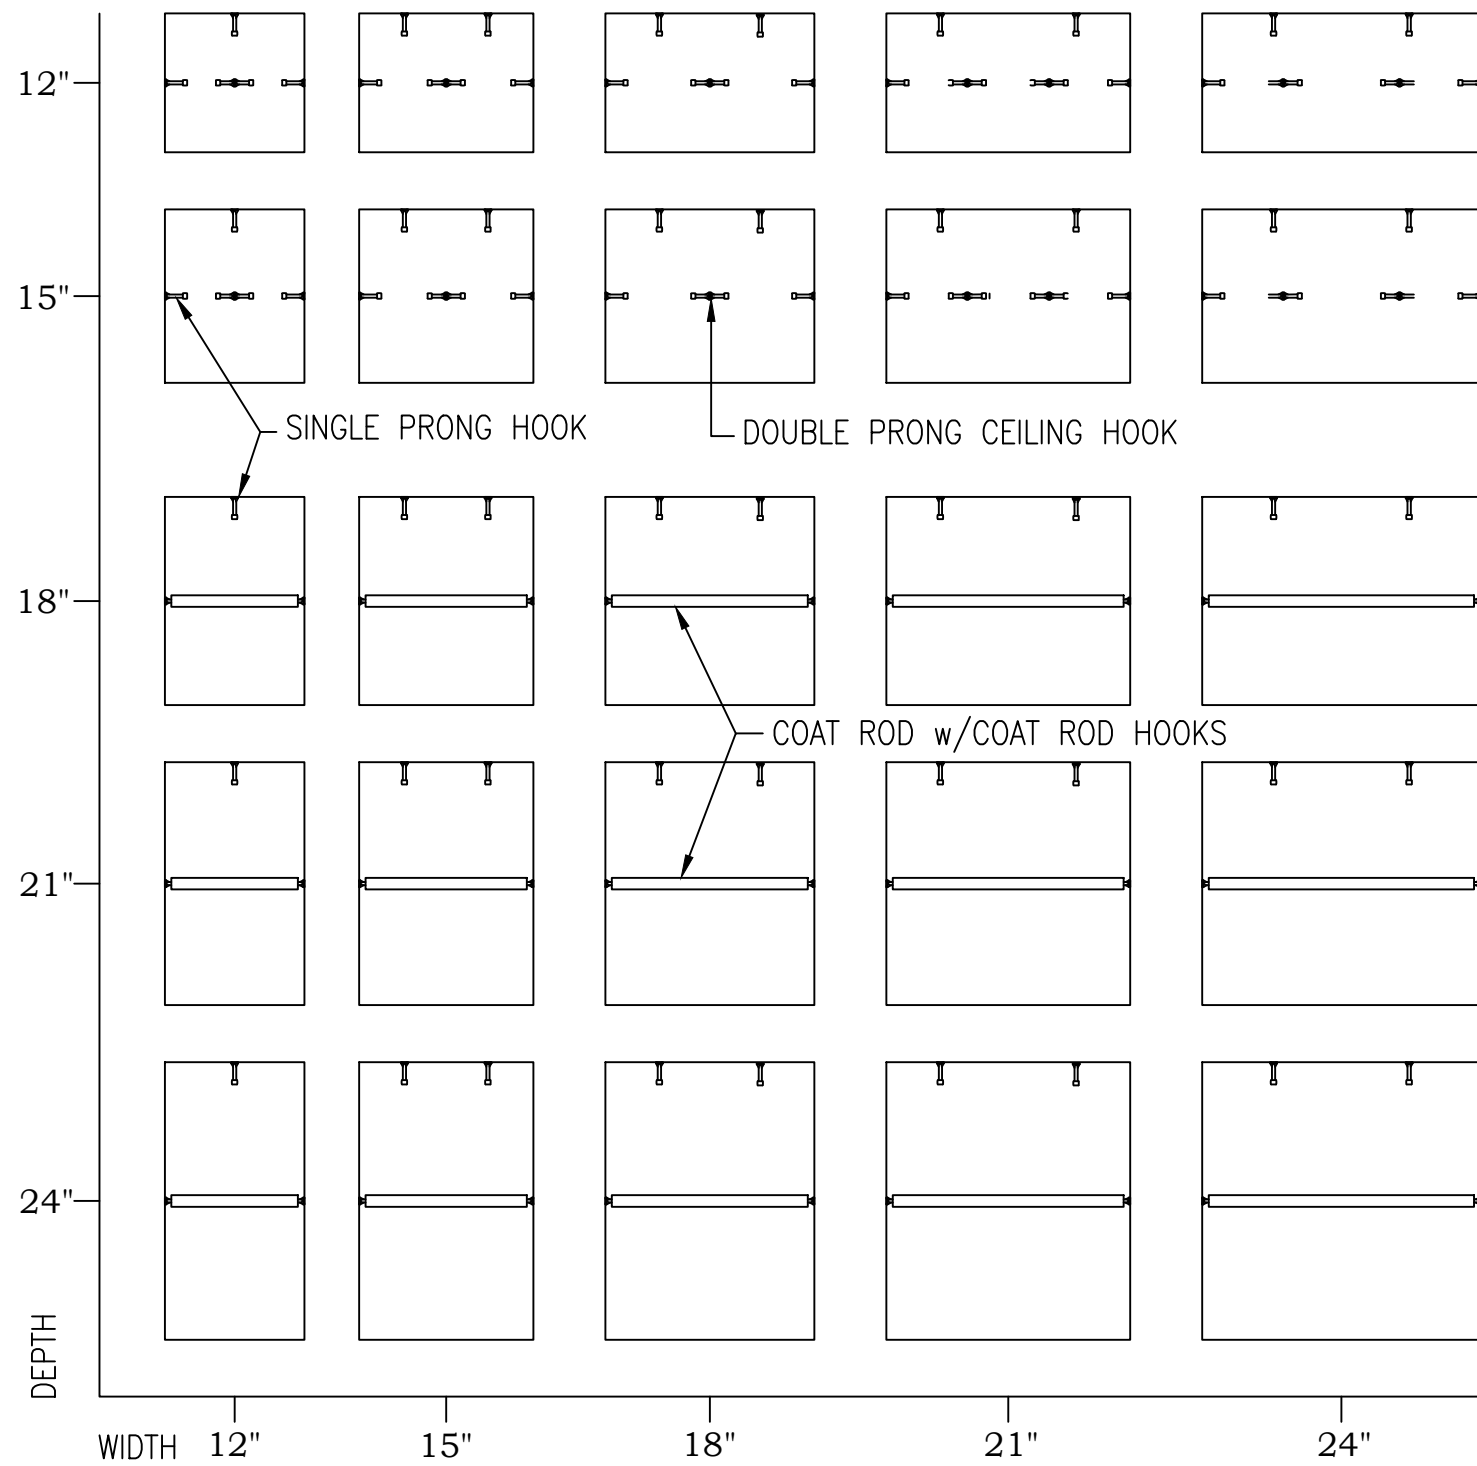

COAT HOOK & COAT ROD STANDARD DETAILS

TRADITIONAL, TRADITIONAL PLUS & COMPETITOR

SINGLE TIER ARRANGEMENT

DOUBLE TIER ARRANGEMENT

COAT HOOK & COAT ROD STANDARD DETAILS

TRADITIONAL, TRADITIONAL PLUS & COMPETITOR

TRIPLE TIER ARRANGEMENT

LOCKER HARDWARE

NOTE:
4, 5, & 6 TIER LOCKERS HAVE NO HOOKS

COAT HOOK & COAT ROD STANDARD DETAILS

PRO ARRANGEMENT

PRO LOCKER HARDWARE