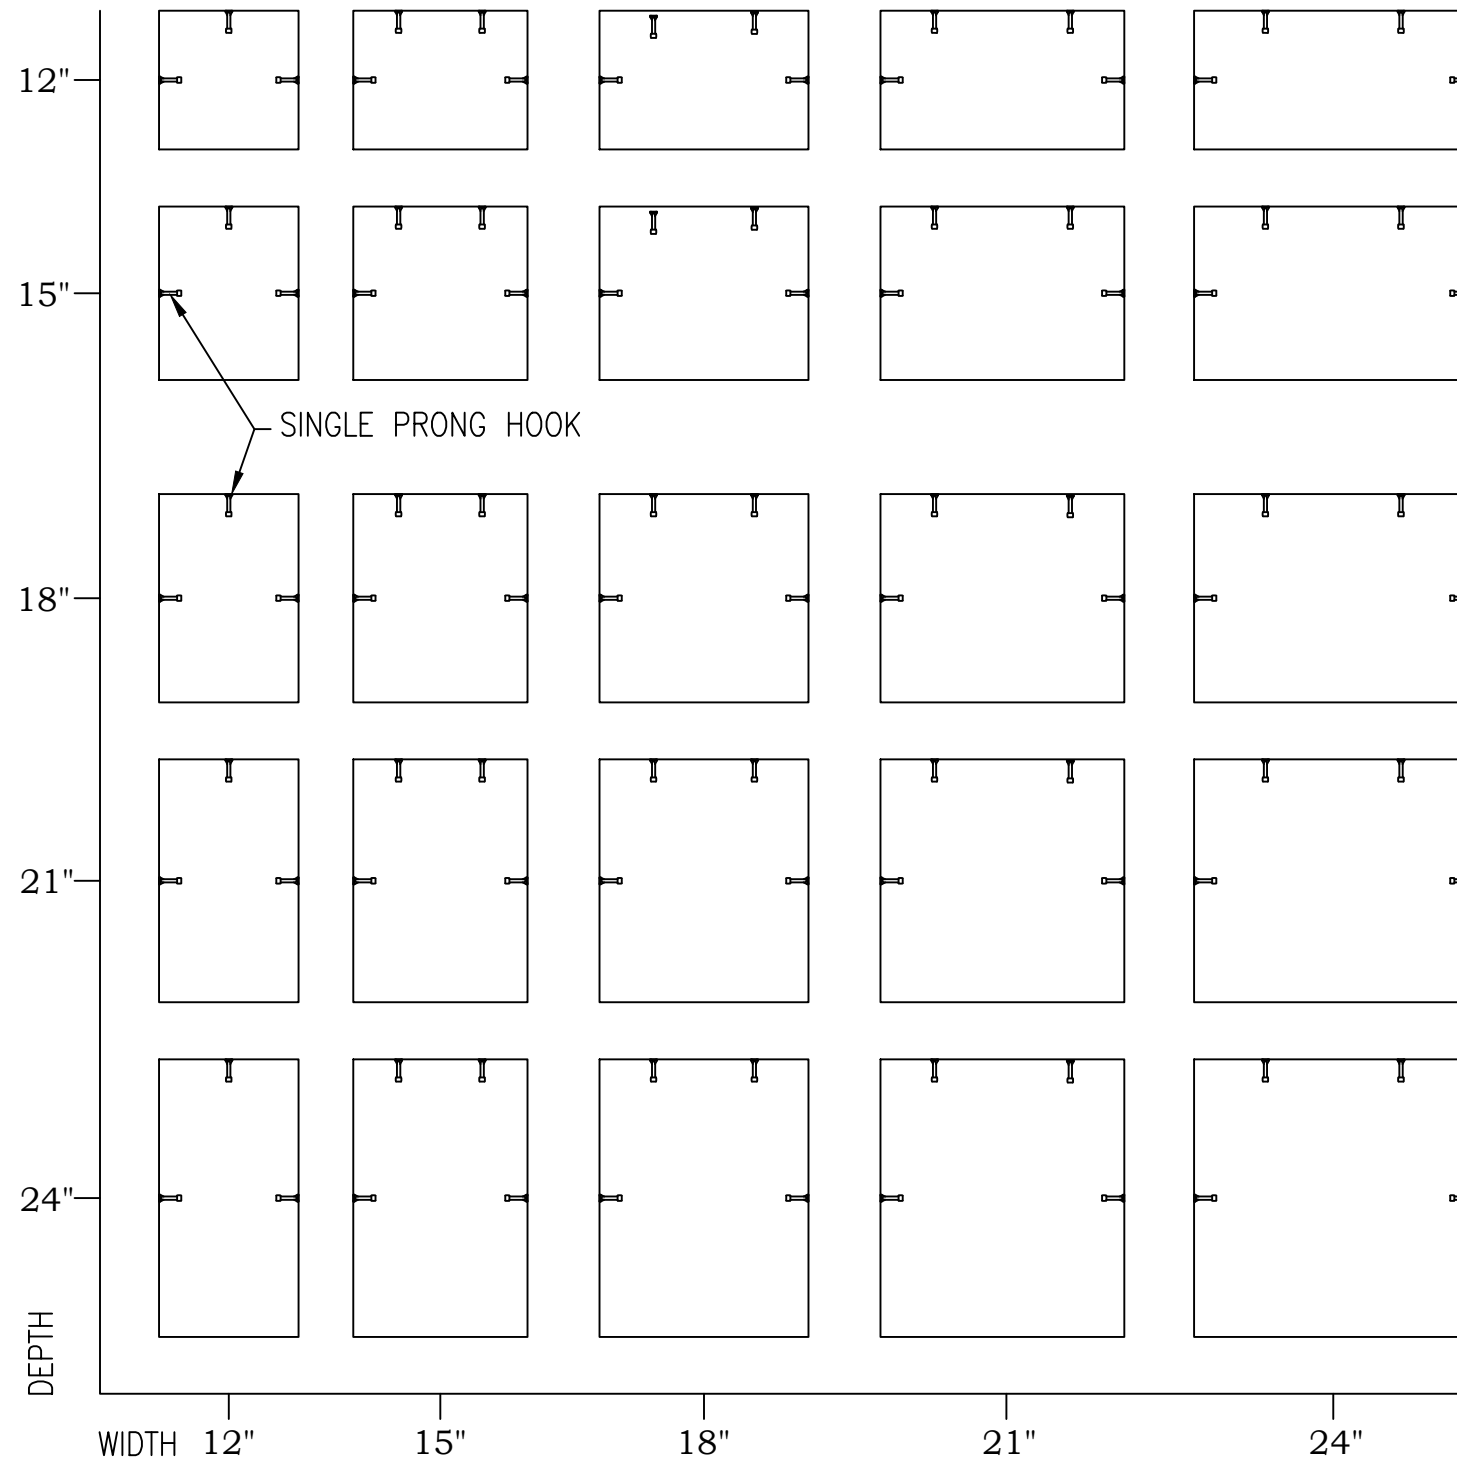

COAT HOOK & COAT ROD STANDARD DETAILS

TRADITIONAL, TRADITIONAL PLUS & COMPETITOR

SINGLE TIER ARRANGEMENT

DOUBLE TIER ARRANGEMENT

COAT HOOK & COAT ROD STANDARD DETAILS

TRADITIONAL, TRADITIONAL PLUS & COMPETITOR

TRIPLE TIER ARRANGEMENT

LOCKER HARDWARE

NOTE:
4, 5, & 6 TIER LOCKERS HAVE NO HOOKS

COAT HOOK & COAT ROD STANDARD DETAILS

PRO ARRANGEMENT

PRO LOCKER HARDWARE