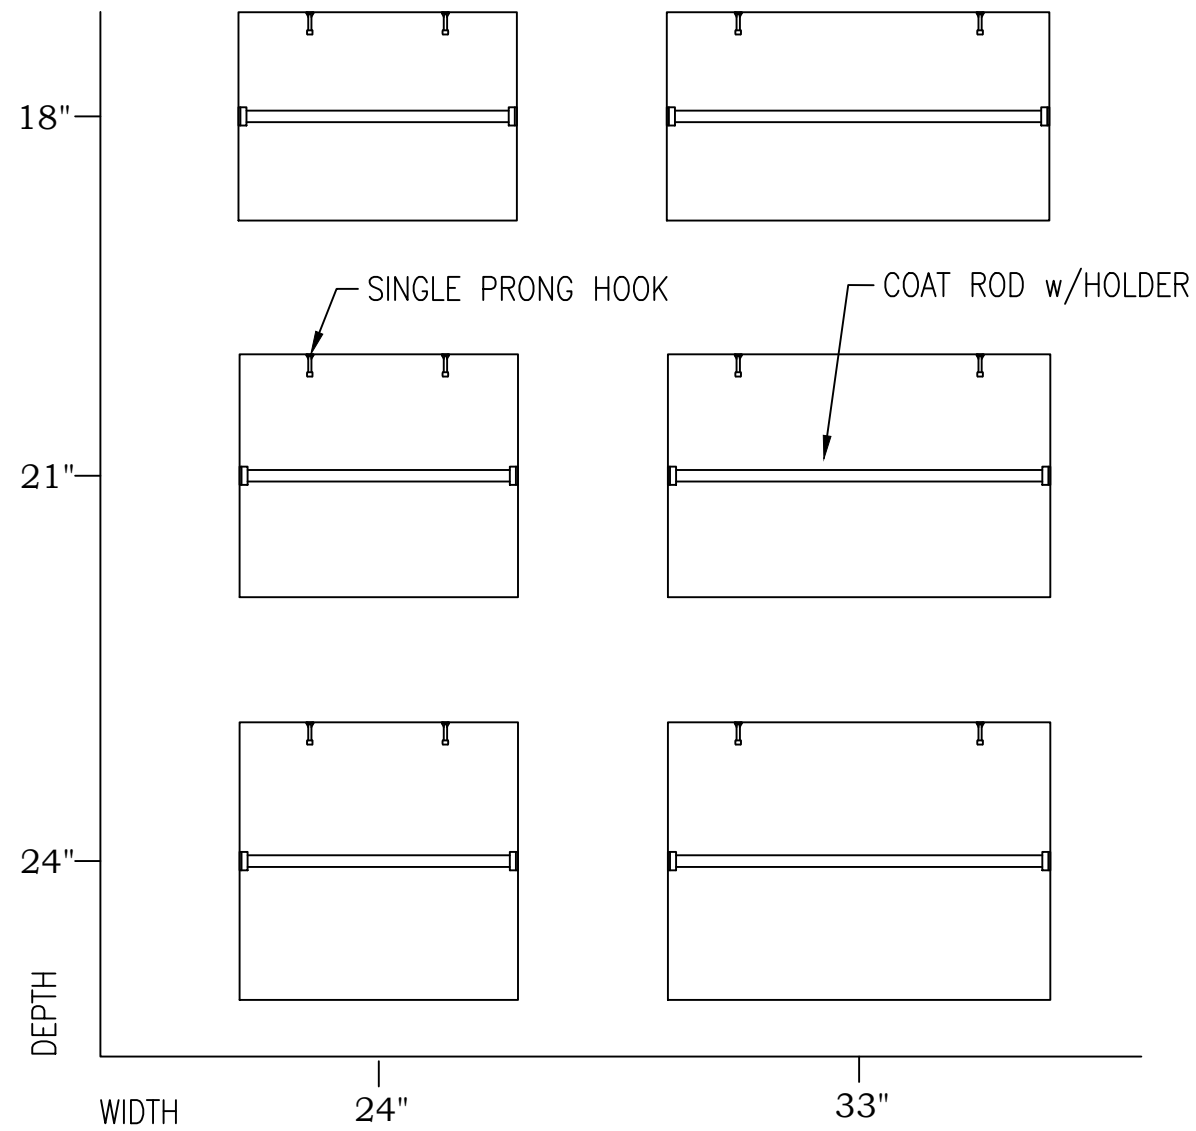

TRIPLE TIER ARRANGEMENT

LOCKER HARDWARE

NOTE:
4, 5, & 6 TIER LOCKERS HAVE NO HOOKS

COAT HOOK & COAT ROD STANDARD DETAILS

PRO ARRANGEMENT

PRO LOCKER HARDWARE